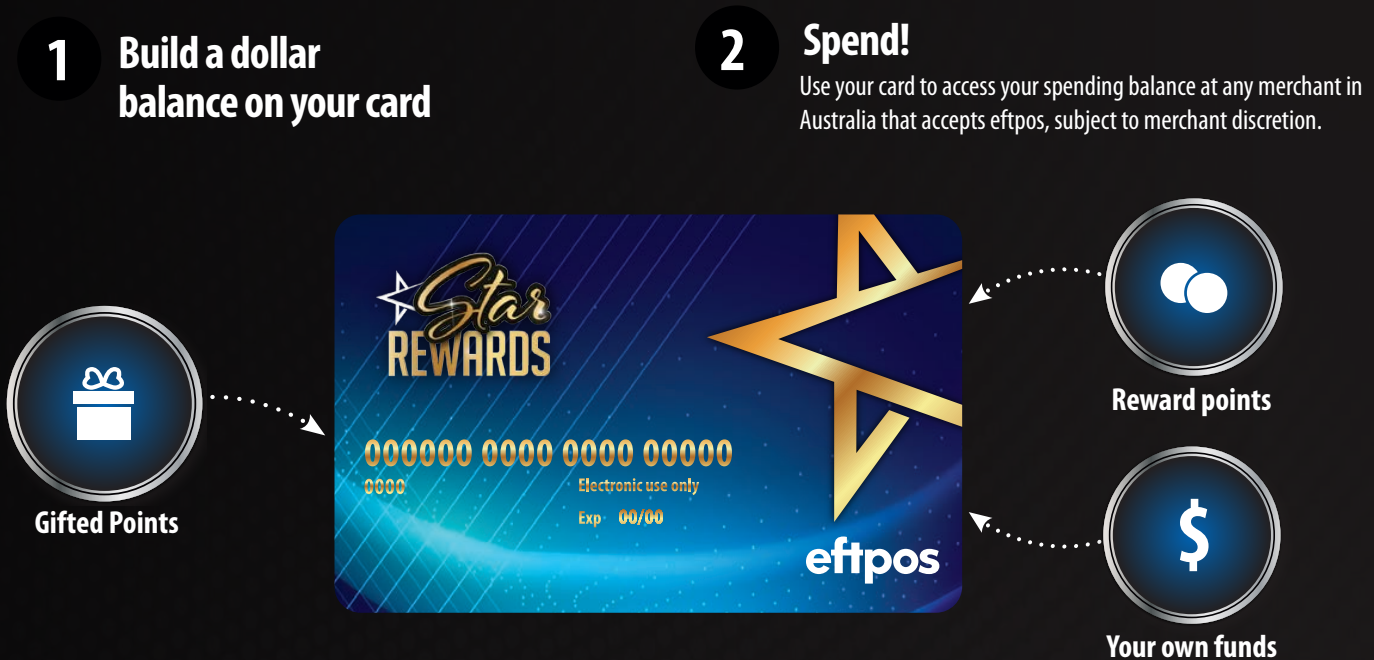

EARN.CONVERT.SPEND!

The Card is a reloadable prepaid eftpos card that allows you to spend converted reward points as a dollar value:

Converting your reward points and promotional wins to your card is easy!

1. Visit Transfer Kiosk
2. Type in your Membership Number
3. Type in your PIN
4. Enter your transfer amount in a $ value
5. Click ok
6. Spend

In addition, the card comes with an online dashboard where you can check balances and update your personal and security details.

YOU'VE NEVER HAD SO MUCH SPENDING CHOICE!

Accountants	Chemist	Fuel	Manchester	Shopping Spree
Adventure Tours	Child Care	Gifts	Massages	Spa Treatments
Aged Care	Christmas	Golf Lessons	Mobile Phone	Skiing Holiday
Appliances	Clothes	Grocery Stores	Nail Salon	Stationery
Art Classes	Corner Stores	Gym Fees	Optometrist	Takeaways
Bakeries	Dance Lessons	Hardware Store	Party Needs	Taxis
Beauty Salon	Decorating	Health Retreat	Pest Control	Tennis Lessons
Boat Hire	Dentist	Hire Equipment	Photography	Theatres
Butchers	Doctor Fees	Hotels	Physio	Travel Agencies
Car Servicing	Dry Cleaning	Locksmith	Restaurants	Wedding Cakes
Cafes	Florists	Magazines	School Fees	Yoga Classes
				... and more!